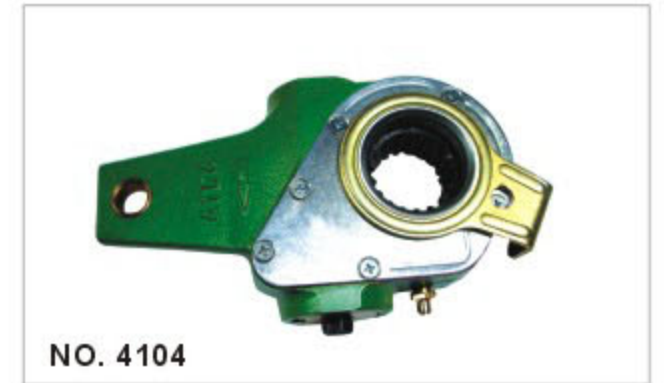

Automatic Slack Adjuster
Haldex Series

Automatic Slack Adjuster Parts