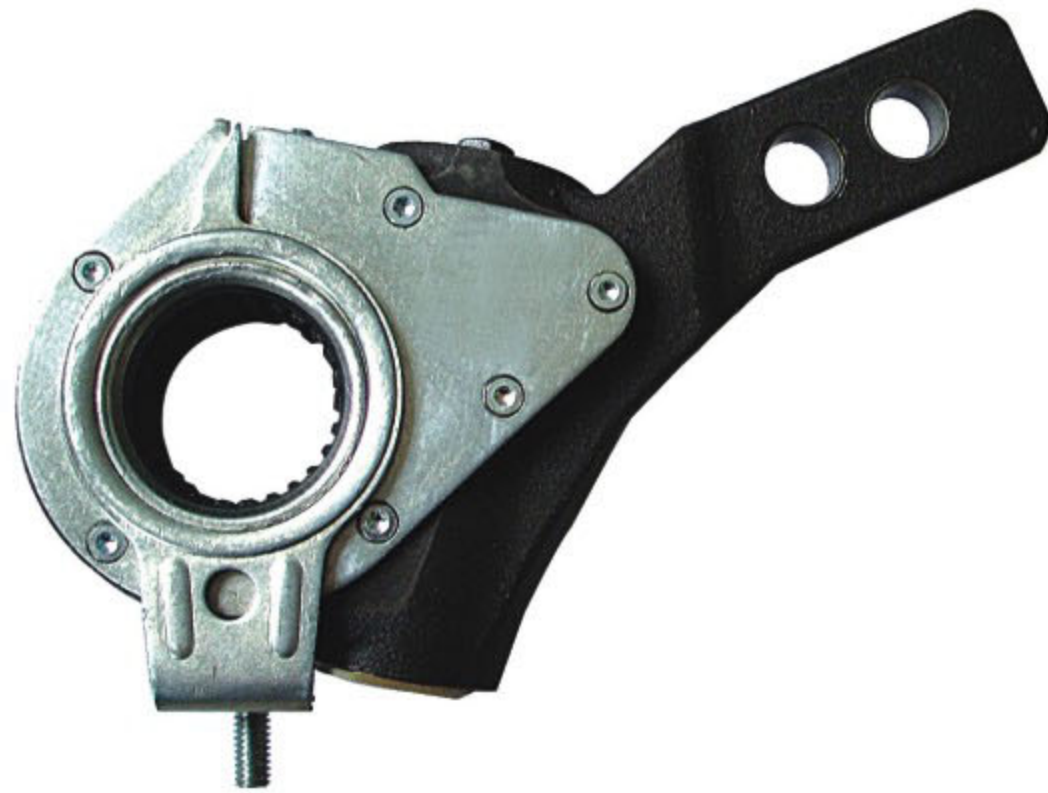

Automatic Slack Adjuster
USA 400 Series

USA 400
SERIES

PUYA MACHINERY
www.yhstjx.com   yhstjx@163.com
YUHUAN · CHINA

Automatic Slack Adjuster
USA 400 Series

NO	OEM NO.	Arm Length-A	Yoke Offset	Spline
H410211	400-10211	1.5"-28	5.5"	Trailer
H410212	400-10212	1.5"-28	6.0"	Trailer
H410214	400-10214	1.625"-37	6.0"	Trailer
H410215	400-10215	1.5"-10	5.5"	Trailer
H410216	400-10216	1.5"-10	6.0"	Trailer
H410227	400-10227	1.5"-28	5.0"	Trailer
H410140	400-10140	1.5"-28	5.0"-6.0"	Standard
H410141	400-10141	1.5"-28	5.5"-6.5"	Standard
H410142	400-10142	1.5"-10	5.0"-6.0"	Standard
H410143	400-10143	1.5"-10	5.5"-6.5"	Standard
H410144	400-10144	1.5"-28	6.0"	Drive
H410145	400-10145	1.5"-10	6.0"	Drive
H410146	400-10146	1.5"-28	5.5"-6.5"	Drive
H410402	400-10402	1.5"-28	5.5"	Drive
H410304	400-10304	1.5"-28	5.5"	Trailer
H410305	400-10305	1.5"-28	6.0"	Trailer
H410306	400-10306	1.5"-10	6.0"	Trailer
H410307	400-10307	1.625"-37	6.0"	Trailer
H410213	400-10213	1.625"-37	5.5"	Trailer
H410156	400-10156	1.5"-28	5.5"	Trailer